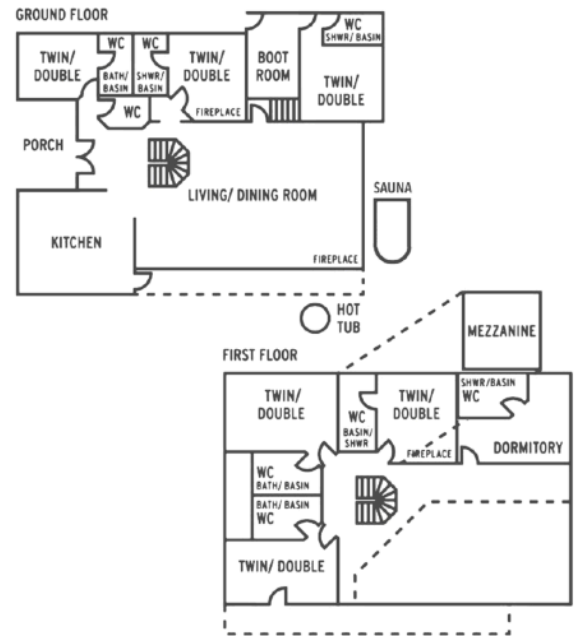

Interior

Layout

Service

Location

Chalet Valhalla was built with beautiful, natural timbers and is a structure of grand proportions right in the heart of Chamonix.

It is open and light with floor to ceiling windows giving you Titanic views of Mont Blanc. A minstrel's gallery overlooks the sitting/dining room and from here you share the same breathtaking view that is enjoyed from below.

CONTENTS

Overview

Interior

Layout

Service

Location

Each bedroom can be made up as a double or a twin and has an ensuite bath/shower room. There are three bedrooms on the ground floor and four on the first floor; one of these has a mezzanine floor with an extra mattress. Another is a large room with an additional bed.

300 sq metres

Sky TV

Wifi

Log fire

Boot warmers

Large kit room for
ski gear or bikes

CONTENTS

[Overview](#)