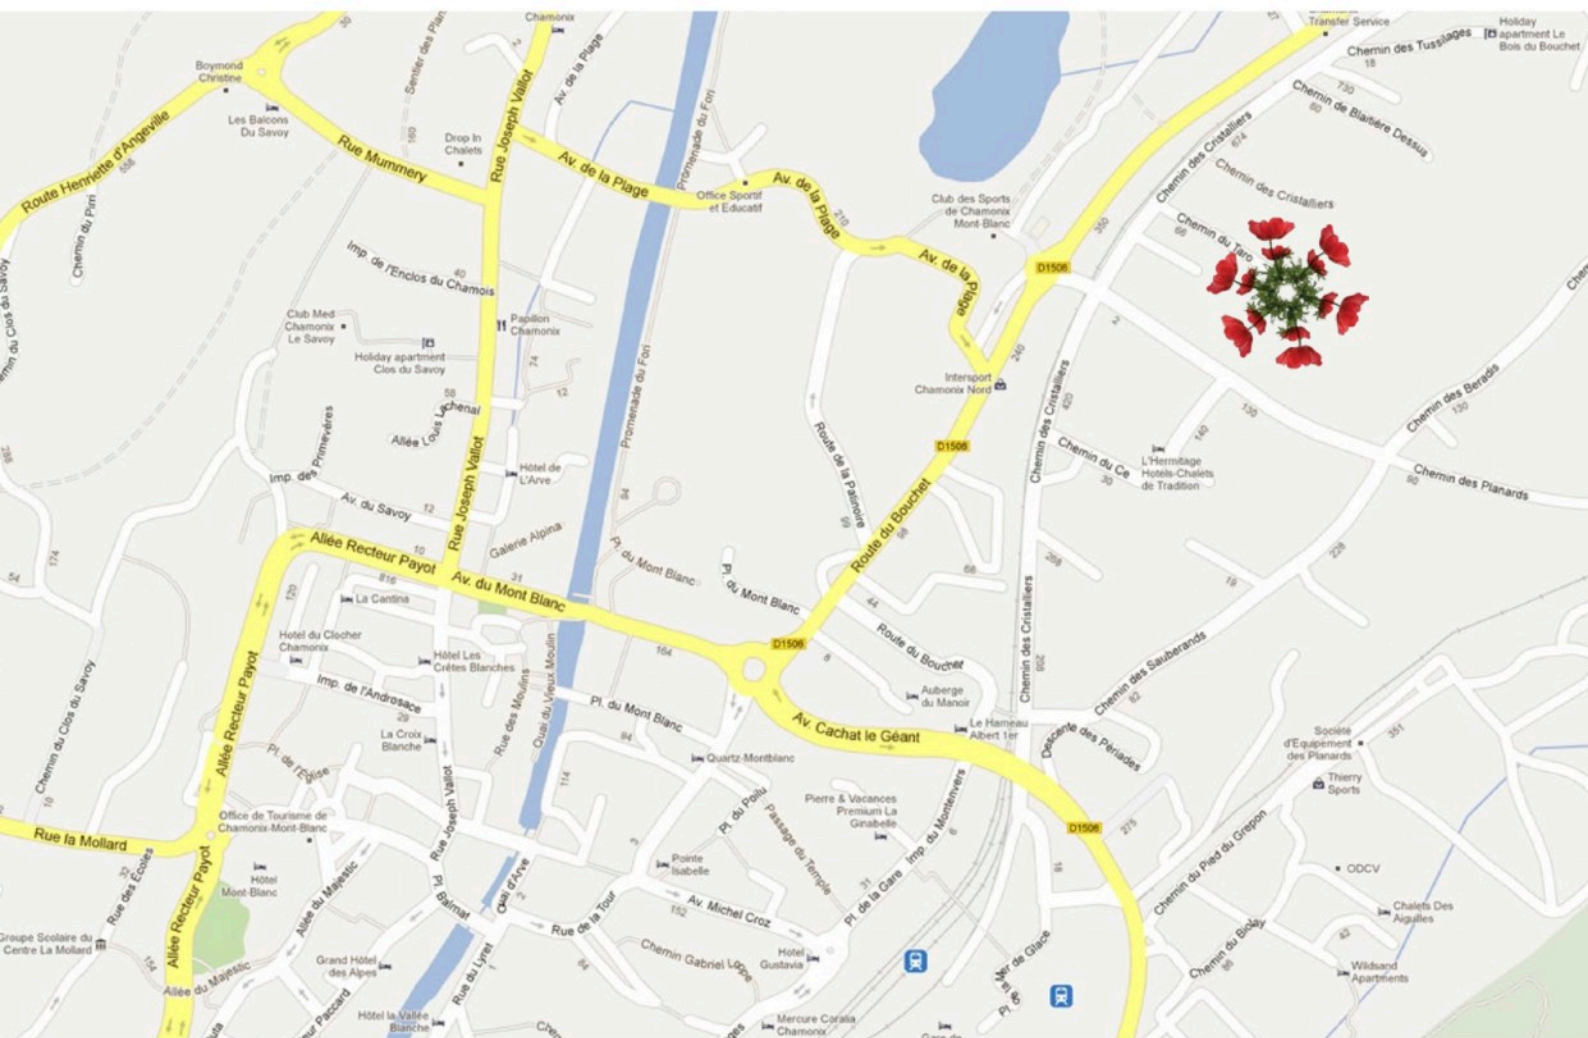

Collineige

+44 (0)1483 579242

sales@collineige.com

www.collineige.com

WhatsApp +44 (0)7825 180726

Valhalla's location hits the high notes, set in an idyllic spot beside the forest it is also only a short stroll to the centre.

More importantly it is a mere two minutes staggering distance from the popular MBC bar and the Michelin starred Albert ler is just around the corner. Perfect!

CONTENTS

Overview

Interior

Layout

Service

Location