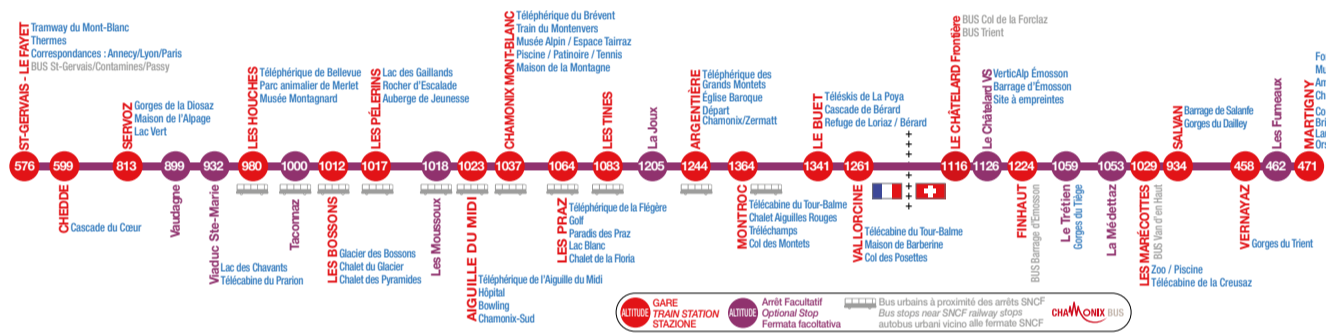

HORAIRES > DU 10 DÉCEMBRE 2023 AU 31 MARS 2024
TIMETABLE > FROM DECEMBER 10TH 2023 TO MARCH 31TH 2024
ORARI > DAL 10 DICEMBRE 2023 AL 31 MARZO 2024

ST GERVAIS-LE FAYET > CHAMONIX MONT-BLANC > MARTIGNY

Table with 24 columns representing stations and 2 rows of departure times (TER 18901-18913 and TER 18901-18913). Includes station names like ST GERVAIS-LE FAYET, SERVOZ, VAUDAGNE, etc.

Téléchargez la fiche horaire ligne 44. Includes a QR code and the logo of the service.

MARTIGNY > CHAMONIX MONT-BLANC > ST GERVAIS-LE FAYET

Table with 24 columns representing stations and 2 rows of departure times (TER 18901-18913 and TER 18901-18913). Includes station names like MARTIGNY, LES FUMEAUX, VERNAYAZ, etc.